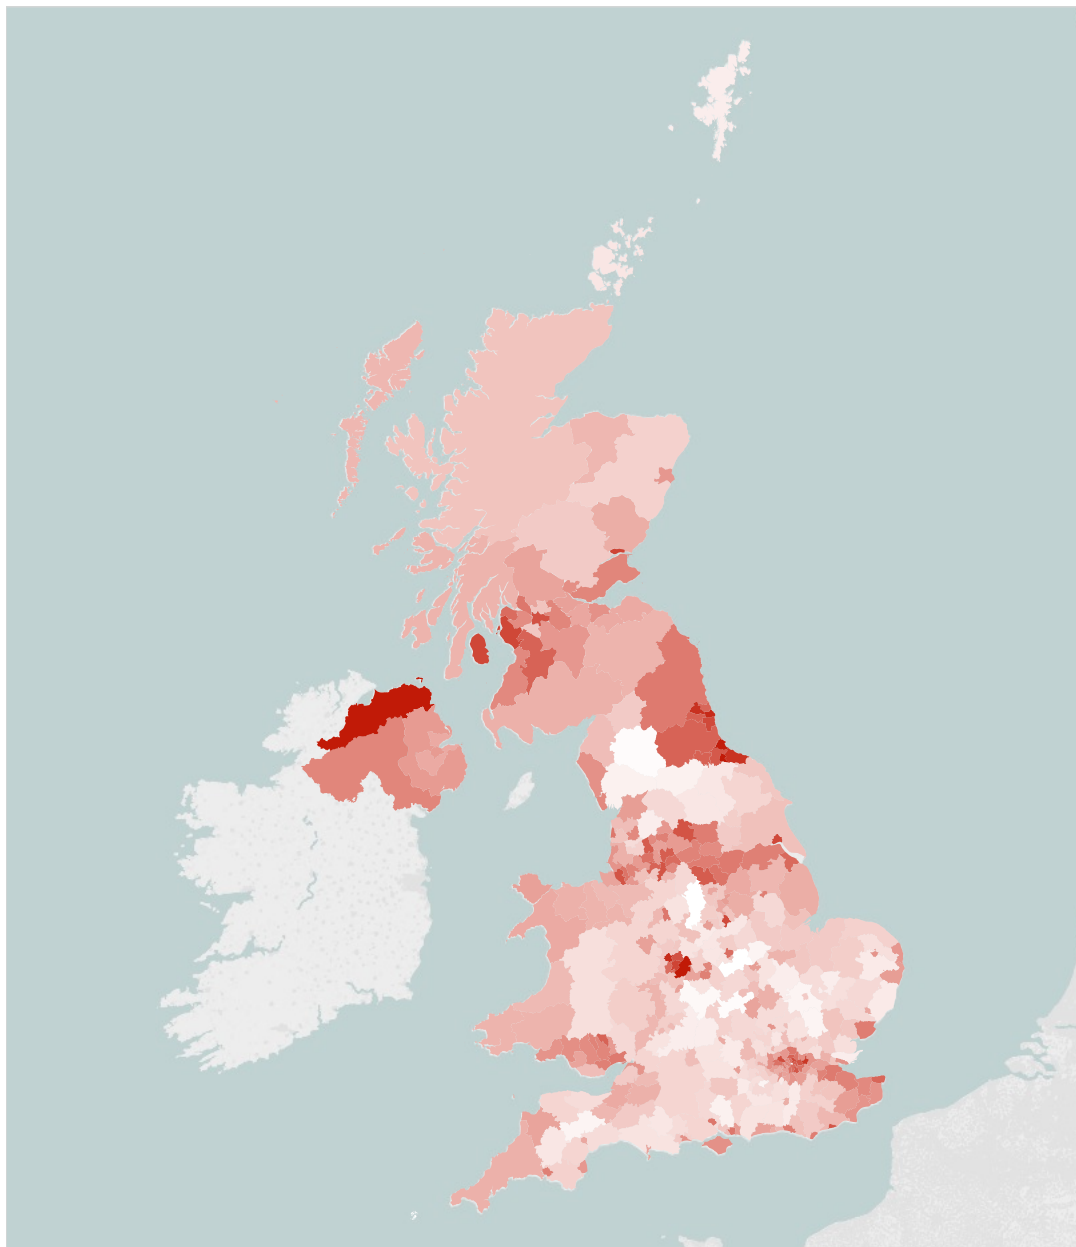

# United Kingdom

## Unemployment rates

2%  10%

Based on the percentage unemployed of the economically active population aged 16+.  
Boundaries based on Local Administrative Units level 1 for Great Britain and Nomenclature of Territorial Units (NUTS) level 3 for Northern Ireland.  
Sources: Official labour market statistics, July 2015 - June 2016, ONS. Labour Force Survey, Local Area Database 2015, NISRA.